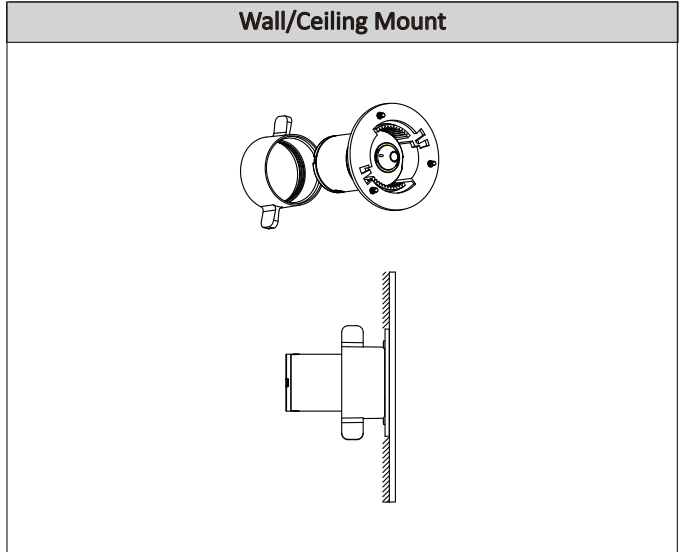

Construction

Casing	Metal
Dimensions	Φ30.5mm×48.65mm(Φ1.20"×1.91")
Net Weight	0.40Kg (0.88lb)
Gross Weight	0.47Kg (1.03lb)

Ordering Information

Type	Part Number	Description
4MP Camera Lens Unit	IPC-HUM8431-L1	4MP Cylindrical Pinhole Lens with 8 meters Cable
Accessories (Required)	Lens Unit L1 Bracket (included)	Pinhole Wall/Ceiling Mounting Bracket
	DH-IPC-HUM8431P-E1	4MP Covert Pinhole Network Camera Main Box, PAL
	DH-IPC-HUM8431N-E1	4MP Covert Pinhole Network Camera Main Box, NTSC
	IPC-HUM8431P-E1	4MP Covert Pinhole Network Camera Main Box, PAL
	IPC-HUM8431N-E1	4MP Covert Pinhole Network Camera Main Box, NTSC

Link: http://www.dahuasecurity.com/products_category/4-megapixel-4281.html

Accessories

Wall/Ceiling Mount

Dimensions (mm/inch)