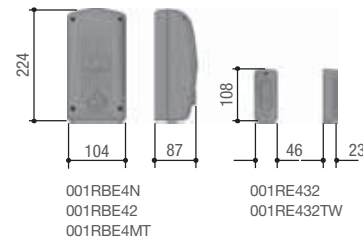

### Dimensions of transmitters (mm)

### Dimensions of receivers (mm)

### Table of dimensions (mm)

MODELS	B (mm)	H (mm)	D (mm)
TOP-432EE	32	68.5	11
TOP-434EE	32	68.5	11