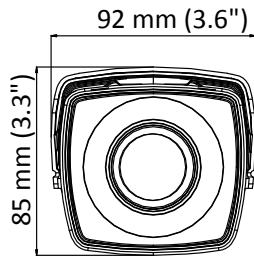

Order Models

DS-2CE16D8T-AIT3ZF
DS-2CE16D8T-IT3ZF

Dimension