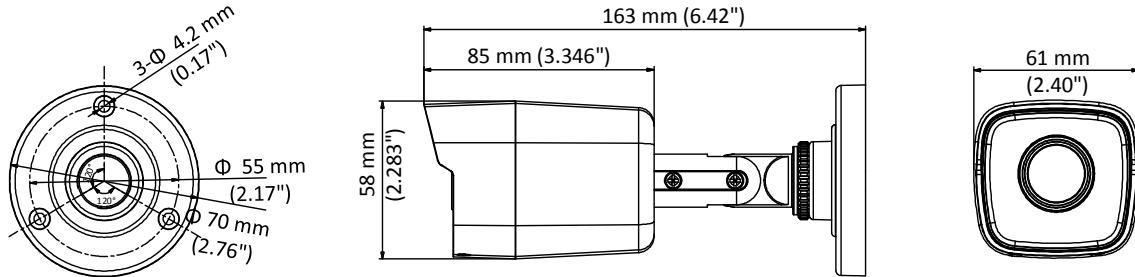

### Key Feature

- 2 MP, 1920 × 1080 resolution
- Ultra-Low Light
- 130 dB true WDR, 3D DNR
- 2.8 mm, 3.6 mm, 6 mm fixed focal lens
- Smart IR, up to 30 m IR distance
- Power over coaxial
- IP67

## Specification

<b>Camera</b>	
Image Sensor	2 MP CMOS
Signal System	PAL/NTSC
Frame Rate	PAL: 1080p@25fps NTSC: 1080p@30fps
Resolution	1920 (H) × 1080 (V)
Min. Illumination	0.003 Lux @ (F1.2, AGC ON), 0 Lux with IR
Shutter Time	PAL: 1/25 s to 1/50, 000 s NTSC: 1/30 s to 1/50, 000 s
Slow Shutter	Max. 16 times
Lens	2.8 mm, 3.6 mm, 6 mm fixed lens
Horizontal Field of View	103.5° (2.8 mm), 82.6° (3.6 mm), 54.4° (6 mm)
Lens Mount	M12
Day & Night	ICR
WDR (Wide Dynamic Range)	≥130 dB
Angle Adjustment	Pan: 0° to 360°, Tilt: 0° to 180°, Rotate: 0° to 360°
<b>Menu</b>	
Image Mode	STD/HIGH-SAT
AGC	Yes
Day/Night Mode	Auto/Color/BW (Black and White)
White Balance	Auto/Manual
AE (Auto Exposure) Mode	WDR/BLC/HLC/Global
Privacy Mask	4 programmable privacy masks
Motion Detection	4 programmable motion areas
Noise Reduction	3D DNR
Language	English
Function	Brightness, Sharpness, Mirror, Smart IR
<b>Interface</b>	
Video Output	1 HD analog output
<b>General</b>	
Operating Conditions	-40 °C to 60 °C (-40 °F to 140 °F), humidity: 90% or less (non-condensing)
Power Supply	12 VDC ± 25%/PoC.af
Power Consumption	Max. 3.6 W
Protection Level	IP67
Material	Metal
IR Range	Up to 30 m
Communication	HIKVISION-C
Dimensions	58 mm × 61 mm × 163 mm (2.28" × 2.40" × 6.42")
Weight	Approx. 350 g (0.77 lb.)

## Dimension