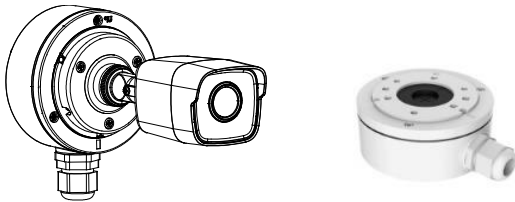

Accessory

DS-1280ZJ-XS
Junction Box

Distributed by