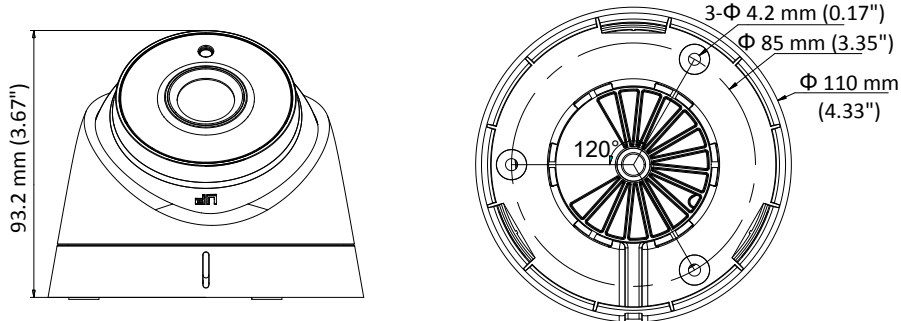

### Key Features

- 2 MP high performance CMOS
- Ultra-Low Light
- 1920 × 1080 resolution
- 2.8 mm, 3.6 mm, 6 mm, 8 mm, 12 mm fixed focal lens
- 120 dB true WDR, 3D DNR
- EXIR 2.0, Smart IR, up to 40 m IR distance
- PoC.af
- IP67
- Up the Coax (HIKVISION-C)

## Specification

<b>Camera</b>	
Image Sensor	2.0 megapixel progressive scan CMOS
Signal System	PAL/NTSC
Frame Rate	PAL: 1080p@25fps NTSC: 1080p@30fps
Resolution	1920 (H) × 1080 (V)
Min. illumination	Color: 0.005 Lux @ (F1.2, AGC ON), 0 Lux with IR
Shutter Time	PAL: 1/25 s to 1/50, 000 s NTSC: 1/30 s to 1/50, 000 s
Slow Shutter	Max.: 16 times
Lens	2.8 mm, 3.6 mm, 6 mm, 8mm, 12mm fixed focal lens
Horizontal Field of View	103.5° (2.8 mm), 82.6° (3.6 mm), 54.4° (6 mm), 38° (8 mm), 24.4° (12 mm)
Lens Mount	M12
Day & Night	IR cut filter
Angle Adjustment	Pan: 0° to 360°, Tilt:0° to 75°, Rotate: 0° to 360°
Synchronization	Internal synchronization
WDR (Wide Dynamic Range)	> 120 dB
<b>Menu</b>	
AGC	Support
Day/Night Mode	Auto/Color/BW (Black and White)
White Balance	ATW/MANUAL
Privacy Mask	ON/OFF, 4 programmable privacy masks
Motion Detection	4 programmable motion areas
Backlight Compensation	WDR/BLC/OFF
3D DNR (Digital Noise Reduction)	Level 1 to 10
Language	English, Chinese
Functions	Brightness, Sharpness, Mirror, Smart IR
<b>Interface</b>	
Video Output	1 HD analog output
<b>General</b>	
Operating Conditions	-40 °C to 60 °C (-40 °F to 140 °F), humidity: 90% or less (non-condensation)
Power Supply	12 VDC ±25%/PoC.af
Power Consumption	Max. 3.6 W
Ingress Protection	IP67
Material	Metal & Plastic
IR Range	Up to 40 m
Communication	Up the coax, Protocol: HIKVISION-C (TVI output)
Dimensions	Φ 110 mm × 93.2 mm (Φ 4.33" × 3.67")
Weight	350 g (0.77 lb.)

## Dimension