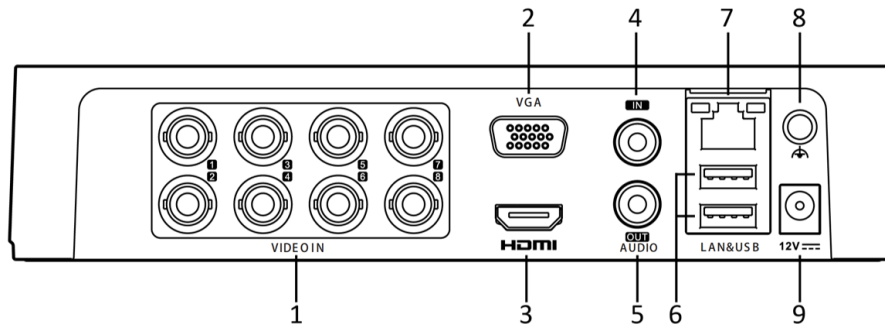

Physical Interfaces

NOTE The rear panel of DS-7104HUHI-K1 provides 4 video input interfaces.

Index	Description	Index	Description
1	VIDEO IN	6	USB Interface
2	VGA Interface	7	LAN Network Interface
3	HDMI Interface	8	GND
4	AUDIO IN	9	12 VDC Power Input
5	AUDIO OUT