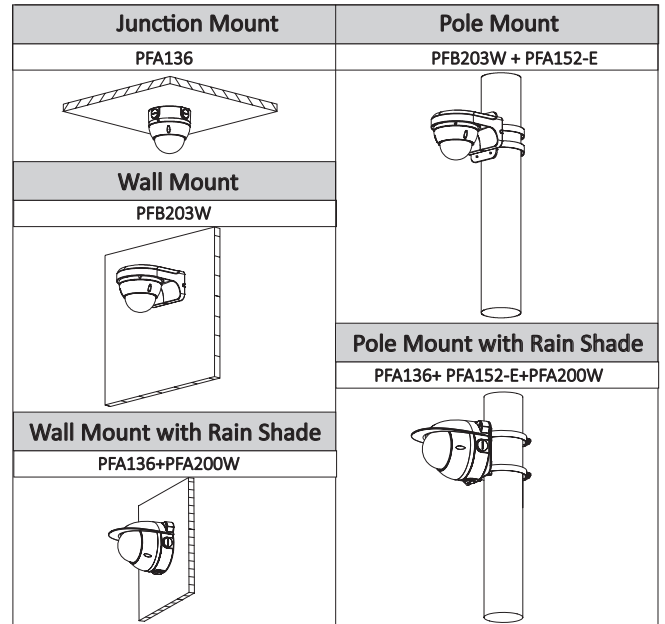

Construction

Casing	Metal
Dimensions	Φ109.9mm × 81mm (4.33" × 3.19")
Net Weight	0.34Kg (0.75lb)
Gross Weight	0.47Kg (1.04lb)

Ordering Information

Type	Part Number	Description
4MP camera	DH-IPC-HDBW1431EP-0280B	4MP WDR IR Mini-Dome Network Camera, 2.8mm, PAL
	DH-IPC-HDBW1431EN-0280B	4MP WDR IR Mini-Dome Network Camera, 2.8mm, NTSC
	IPC-HDBW1431EP-0280B	4MP WDR IR Mini-Dome Network Camera, 2.8mm, PAL
	IPC-HDBW1431EN-0280B	4MP WDR IR Mini-Dome Network Camera, 2.8mm, NTSC
	DH-IPC-HDBW1431EP-0360B	4MP WDR IR Mini-Dome Network Camera, 3.6mm, PAL
	DH-IPC-HDBW1431EN-0360B	4MP WDR IR Mini-Dome Network Camera, 3.6mm, NTSC
	IPC-HDBW1431EP-0360B	4MP WDR IR Mini-Dome Network Camera, 3.6mm, PAL
	IPC-HDBW1431EN-0360B	4MP WDR IR Mini-Dome Network Camera, 3.6mm, NTSC
Accessories (optional)	PFA136	Junction box
	PFB203W	Wall mount
	PFA152-E	Pole mount
	PFA200W	Rain shade

Accessories

Optional:

Dimensions (mm/inch)