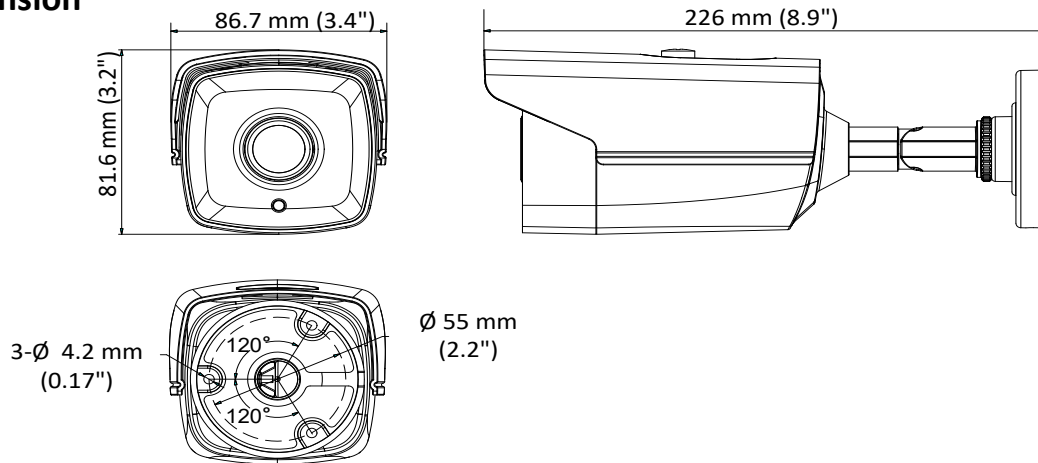

Order Model

DS-2CE16H0T-IT3E

Dimension

Accessory