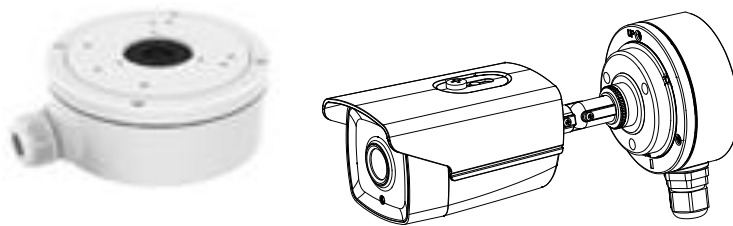

DS-2CE16H0T-IT3E 5 MP Bullet Camera

Key Features

- 5 MP high performance COMS
- 2560 × 1944 resolution
- 2.8 mm, 3.6 mm, 6 mm, 8 mm, 12 mm fixed lens
- EXIR 2.0, smart IR, up to 40 m IR distance
- OSD menu, 2D DNR, DWDR
- PoC.af
- IP67
- Up the coax (HIKVISION-C)

Specification

Camera	
Image Sensor	5 MP CMOS image sensor
Effective Pixels	2560 (H) × 1944 (V)
Min. Illumination	Color: 0.01 Lux @ (F1.2, AGC ON), 0 Lux with IR
Shutter Time	PAL: 1/25 s to 1/50, 000 s NTSC: 1/30 s to 1/50, 000 s
Lens	2.8 mm, 3.6 mm, 6 mm, 8 mm, 12 mm fixed lens
Horizontal Field of View	85.5° (2.8 mm), 80.1° (3.6 mm), 57.1° (6 mm), 41° (8 mm), 25.7° (12 mm)
Lens Mount	M12
Day & Night	IR cut filter
Angle Adjustment	Pan: 0° to 360°; Tilt: 0° to 180°; Rotate: 0° to 360°
Synchronization	Internal synchronization
Frame Rate	PAL: 5 MP@20fps, 4 MP@25fps, 1080p@25fps NTSC: 5 MP@20fps, 4 MP@30fps, 1080p@30fps
Menu	
AGC	Support
D/N Mode	Auto/Color/BW (Black and White)
White Balance	ATW/MWB
BLC	Support
DWDR (Digital Wide Dynamic Range)	Support
Language	English
Functions	Brightness, Sharpness, DNR, Mirror, Smart IR
Interface	
Video Output	1 HD analog output
General	
Operating Conditions	-40 °C to 60 °C (-40 °F to 140 °F), humidity: 90% or less (non-condensation)
Power Supply	12 VDC ±25%, PoC.af
Power Consumption	Max. 5.4 W
Protection Level	IP67
Material	Metal
IR Range	Up to 40 m
Communication	Up the coax, Protocol: HIKVISION-C (TVI output)
Dimensions	86.7 mm × 81.6 mm × 226 mm (3.41" × 3.23" × 8.67")
Weight	Approx. 605 g (1.33 lb.)

Order Model

DS-2CE16H0T-IT3E

Dimension

Accessory

**DS-1280ZI-XS
Junction Box**

Distributed by

HIKVISION

Headquarters