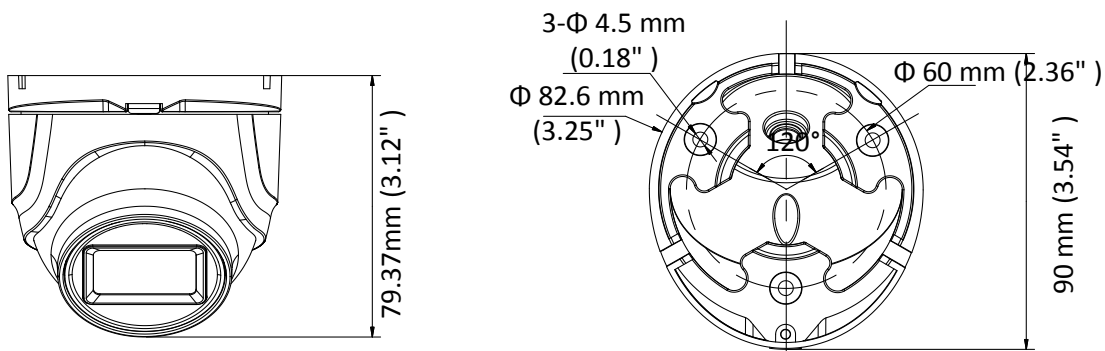

Order Model

DS-2CE76H8T-ITMF

Dimension