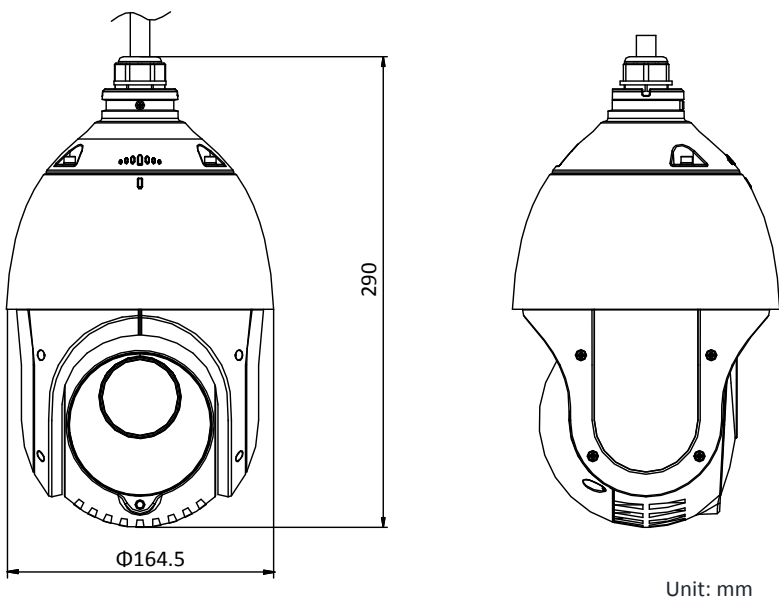

DORI

The DORI (detect, observe, recognize, identify) distance gives the general idea of the camera ability to distinguish persons or objects within its field of view.

It is calculated based on the camera sensor specification and the criteria given by EN 62676-4: 2015.

DORI	Detect	Observe	Recognize	Identify
Definition	25 px/m	63 px/m	125 px/m	250 px/m
Distance (Tele)	960.0 m (3149.6 ft)	381.0 m (1249.8 ft)	192.0 m (629.9 ft)	96.0 m (315.0 ft)

Available Model

DS-2DE4215IW-DE (E), 12 VDC & PoE (802.3 at, class4)

Dimensions

Accessory

Included:

DS-1618ZJ
Wall Mount

Optional: