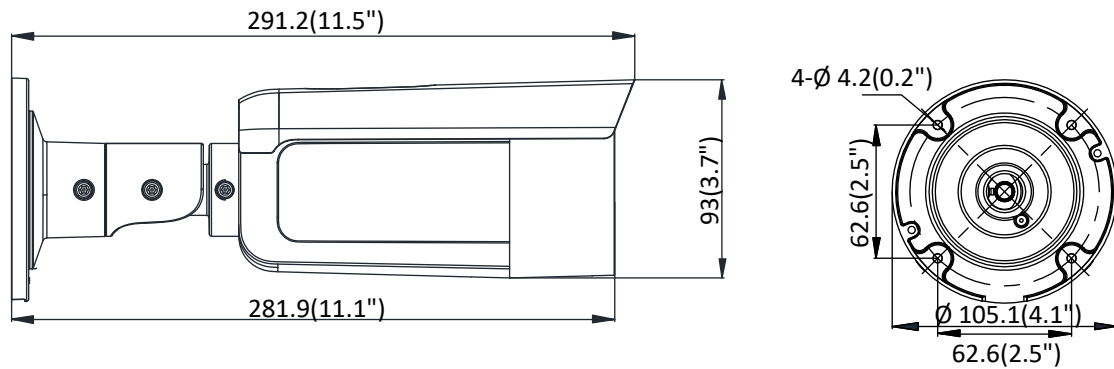

Dimension

Unit: mm(inch)

Accessory

DS-1260ZJ
Junction Box

Distributed by