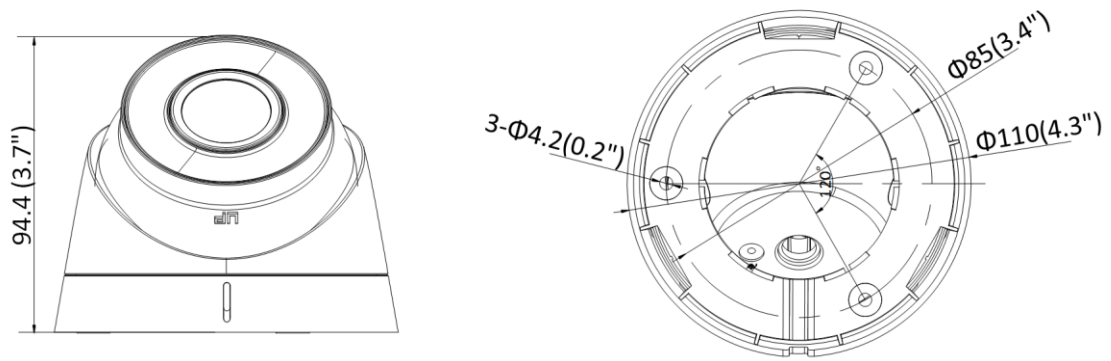

* Listed resolutions are only selectable options. It does not mean that all streams can work at their maximum resolution at the same time.

Available Model

DS-2CD1343G0E-I (2.8/4 mm)

Dimension

Unit: mm (inch)