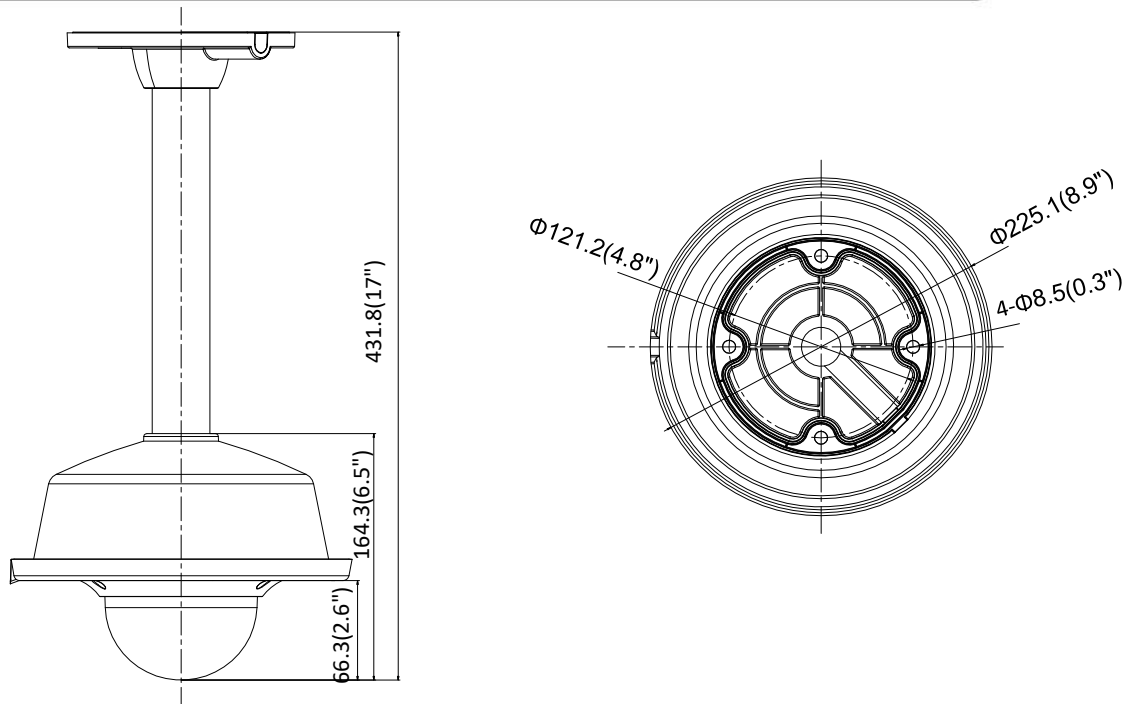

Available Model

DS-2CD2746G1-IZ (2.8 mm to 12 mm), DS-2CD2746G1-IZS (2.8 mm to 12 mm)

Dimension

Camera:

Wall Mounting with the Bracket (DS-1473ZJ-155 and DS-1253ZJ-L):

Pendant Mounting with the Bracket (DS-1471ZJ-155 and DS-1253ZJ-L):