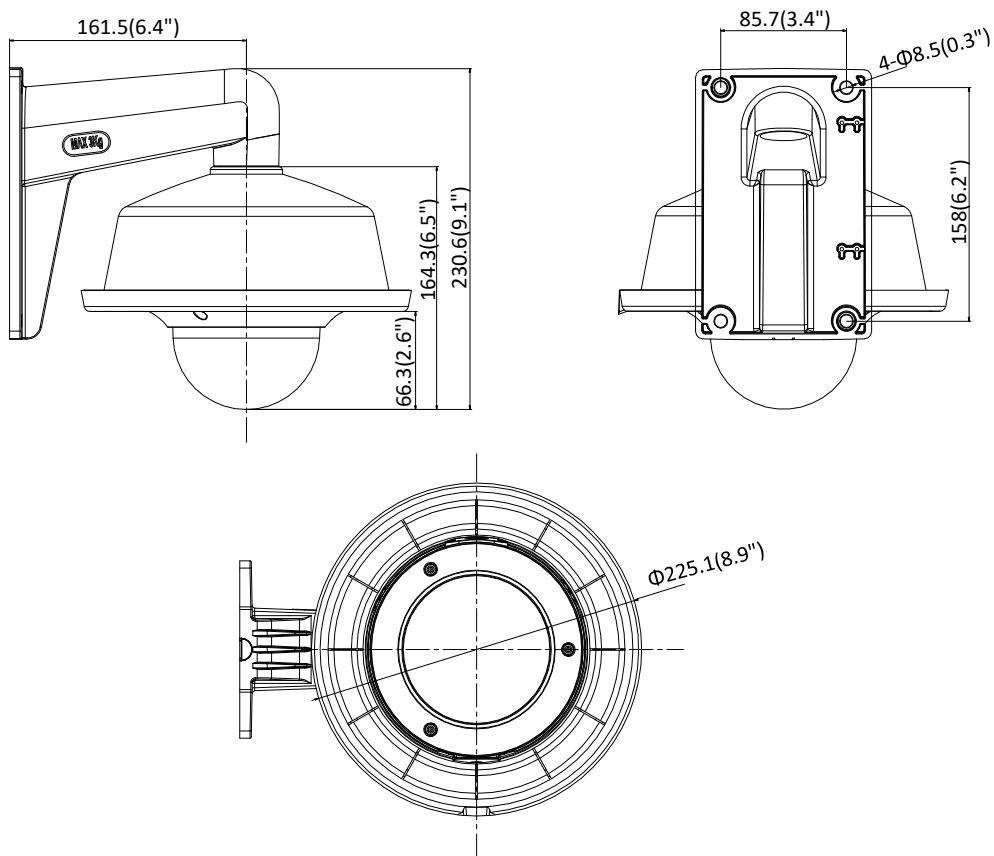

Available Model

DS-2CD2746G1-IZ (2.8 mm to 12 mm), DS-2CD2746G1-IZS (2.8 mm to 12 mm)

Dimension

Camera:

Wall Mounting with the Bracket (DS-1473ZJ-155 and DS-1253ZJ-L):

Pendant Mounting with the Bracket (DS-1471ZJ-155 and DS-1253ZJ-L):

Unit: mm(inch)

Accessory

Distributed by

DS-1471ZJ-155
Pendant Mount

DS-1473ZJ-155
Wall Mount

DS-1475ZJ-SUS
Vertical Pole Mount

DS-1476ZJ-SUS
Corner Mount

DS-1280ZJ-DM55
Junction Box