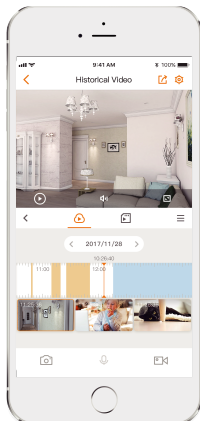

Bullet Lite

1080P H.265 Bullet Wi-Fi Camera

Bullet Lite delivers 2MP live monitoring with a choice of 2.8mm or 3.6mm lens option, it supports the latest H.265 compression which can save up to 50% bandwidth and storage. With IP67 certified, the camera can be used outdoors under different weather conditions.

1080P Full HD Video

See more than 720P

24/7 Protection

Infrared night vision for clear-as-day clarity even in pitch dark

Built-in Microphone

High quality microphone picks up sounds clearly while monitoring

H.265 Codec

Save more high-quality video in less space

IP67

Weatherproof from dust and water

Alarm Notification

Sends instant motion-activated alerts to your mobile phone

Cloud Service

Live video, storage, and more

Micro SD Card Slot

Supports up to 128GB local storage

Wi-Fi Connection

IEEE802.11b/g/n(2.4GHz)

Stay close with what you care

With Cloud service, you will have access to what you care as long as Internet is available. You can record daily or motion videos on Cloud and play back anytime anywhere.