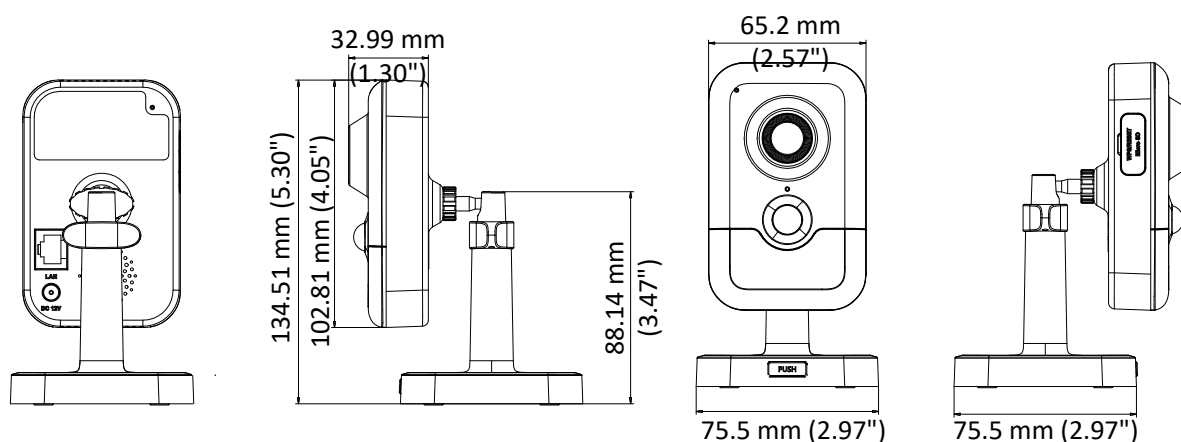

Specifications

Camera	
Image Sensor	1/3" Progressive Scan CMOS
Min. Illumination	Color: 0.01 Lux @ (F1.2, AGC ON), 0.018 lux @(F1.6, AGC ON), 0 lux with IR
Shutter Speed	1/3 s to 1/100,000 s
Slow Shutter	Yes
Day & Night	IR Cut Filter
Digital Noise Reduction	3D DNR
WDR	120dB
3-Axis Adjustment	Pan: 0° to 360°, tilt: 0° to 90°, rotate: 0° to 360°
Lens	
Focal length	2.8/4 mm
Aperture	F1.6
FOV	2.8 mm, horizontal FOV: 98°, vertical FOV: 55°, diagonal FOV: 114° 4 mm, horizontal FOV: 78°, vertical FOV: 42°, diagonal FOV: 93°
Lens Mount	M12
IR	
IR Range	10 m
Wavelength	850nm
PIR	
Angle	Horizontal: 90°, Vertical: 80°
PIR Range	10 m
Compression Standard	
Video Compression	Main stream: H.265/H.264 Sub-stream: H.265/H.264/MJPEG Third stream: H.265/H.264
H.264 Type	Main Profile/High Profile
H.264+	Main stream supports
H.265 Type	Main Profile
H.265+	Main stream supports
Video Bit Rate	32 Kbps to 16 Mbps
Audio Compression	G722.1/G711ulaw/G711alaw/G726/MP2L2/PCM
Audio Bit Rate	64Kbps(G.711)/16Kbps(G.722.1)/16Kbps(G.726)/32-160Kbps(MP2L2)
Smart Feature-set	
Behavior Analysis	Line crossing detection, intrusion detection
Face Detection	Yes
Region of Interest	Support 1 fixed region for main stream and sub-stream separately
Image	
Max. Resolution	2688 × 1520
Main Stream	50Hz: 25fps (2688 × 1520, 2560 × 1440, 2304 × 1296, 1920 × 1080) 60Hz: 30fps (2688 × 1520, 2560 × 1440, 2304 × 1296, 1920 × 1080)
Sub-Stream	50Hz: 25fps (640 × 480, 640 × 360, 320 × 240) 60Hz: 30fps (640 × 480, 640 × 360, 320 × 240)
Third Stream	50Hz: 25fps (1280 × 720, 640 × 360, 352 × 288)

Dimensions	102.8 mm × 65.2 mm × 32.6 mm (4.1" × 2.6" × 1.3")
Weight	Camera: Approx. 128 g (0.3 lb.)

Available Model

DS-2CD2443G0-I (2.8/4 mm), DS-2CD2443G0-IW (2.8/4 mm)

Dimension

Distributed by

HIKVISION®