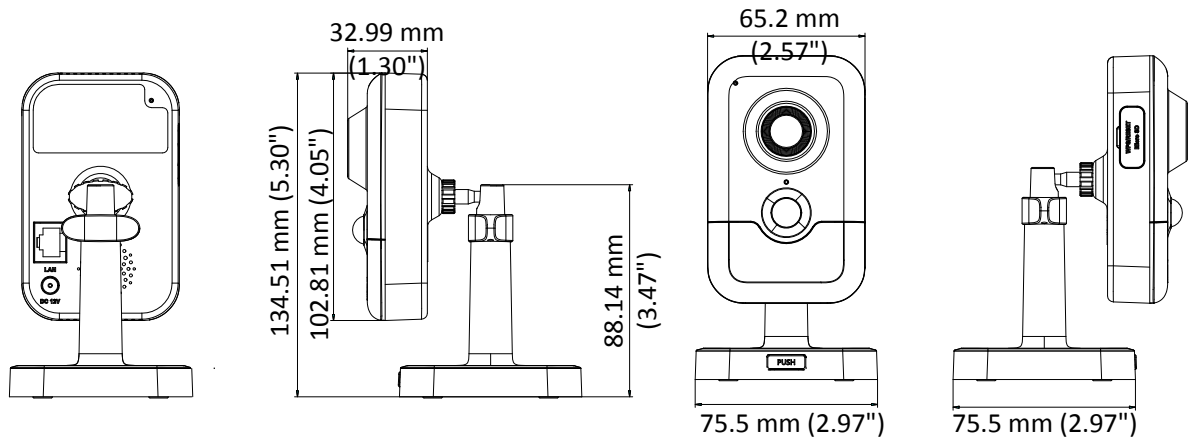

Dimension

Distributed by

HIKVISION®

Headquarters

No.555 Qianmo Road, Binjiang District,
Hangzhou 310051, China
T +86-571-8807-5998
overseasbusiness@hikvision.com

Hikvision USA
T +1-909-895-0400
sales.usa@hikvision.com

Hikvision Australia
T +61-2-8599-4233
salesau@hikvision.com

Hikvision India
T +91-22-28469900
sales@pramahikvision.com

Hikvision Canada
T +1-866-200-6690
sales.canada@hikvision.com

Hikvision Thailand
T +662-275-9949
sales.thailand@hikvision.com

Hikvision Europe
T +31-23-5542770
sales.eu@hikvision.com

Hikvision Italy
T +39-0438-6902
info.it@hikvision.com

Hikvision Brazil
T +55 11 3318-0050
Latam.support@hikvision.com

Hikvision Turkey
T +90 [216]521 7070- 7074
sales.tr@hikvision.com

Hikvision Malaysia
T +601-7652-2413
sales.my@hikvision.com

Hikvision UK & Ireland
T +01628-902140
sales.uk@hikvision.com

Hikvision South Africa
Tel: +27 [10] 0351172
sale.africa@hikvision.com

Hikvision France
T +33(0)1-85-330-450
info.fr@hikvision.com

Hikvision Kazakhstan
T +7-727-9730667
nikia.panfilov@hikvision.ru

Hikvision Vietnam
T +84-974270888
sales.vt@hikvision.com

Hikvision UAE
T +971-4-4432090
salesme@hikvision.com

Hikvision Singapore
T +65-6684-4718
sg@hikvision.com

Hikvision Spain
T +34-91-737-16-55
info.es@hikvision.com

Hikvision Tashkent
T +99-87-1238-9438
uzb@hikvision.ru

Hikvision Hong Kong
T +852-2151-1761
info.hk@hikvision.com

Hikvision Russia
T +7-495-669-67-99
sateru@hikvision.com

Hikvision Korea
T +82-[0]31-731-8817
sales.korea@hikvision.com

Hikvision Poland
T +48-22-460-01-50
info.pl@hikvision.com

Hikvision Indonesia
T +62-21-2933759
Sales.Indonesia@hikvision.com