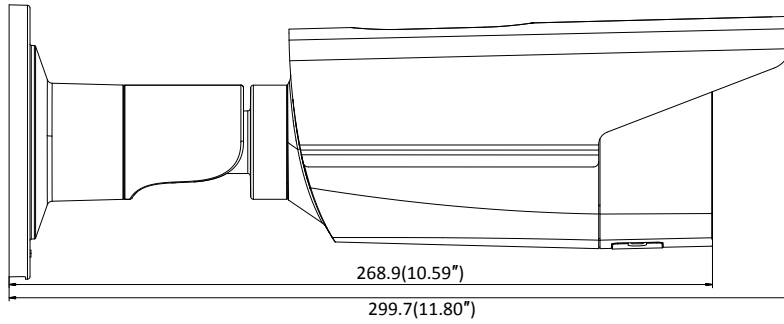

Available Model:

DS-2CD2T43G0-I5 (2.8/4/6/8 mm), DS-2CD2T43G0-I8 (2.8/4/6/8 mm)

Dimension

Unit: mm (inch)