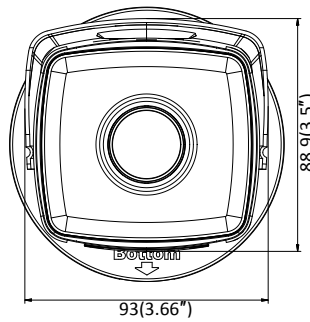

Available Model:

DS-2CD2T43G0-I5 (2.8/4/6/8 mm), DS-2CD2T43G0-I8 (2.8/4/6/8 mm)

Dimension

Unit: mm (inch)