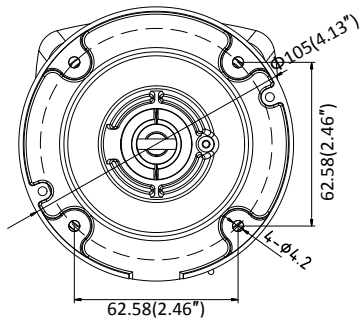

Available Model:

DS-2CD2T43G0-I5 (2.8/4/6/8 mm), DS-2CD2T43G0-I8 (2.8/4/6/8 mm)

Dimension

Unit: mm (inch)