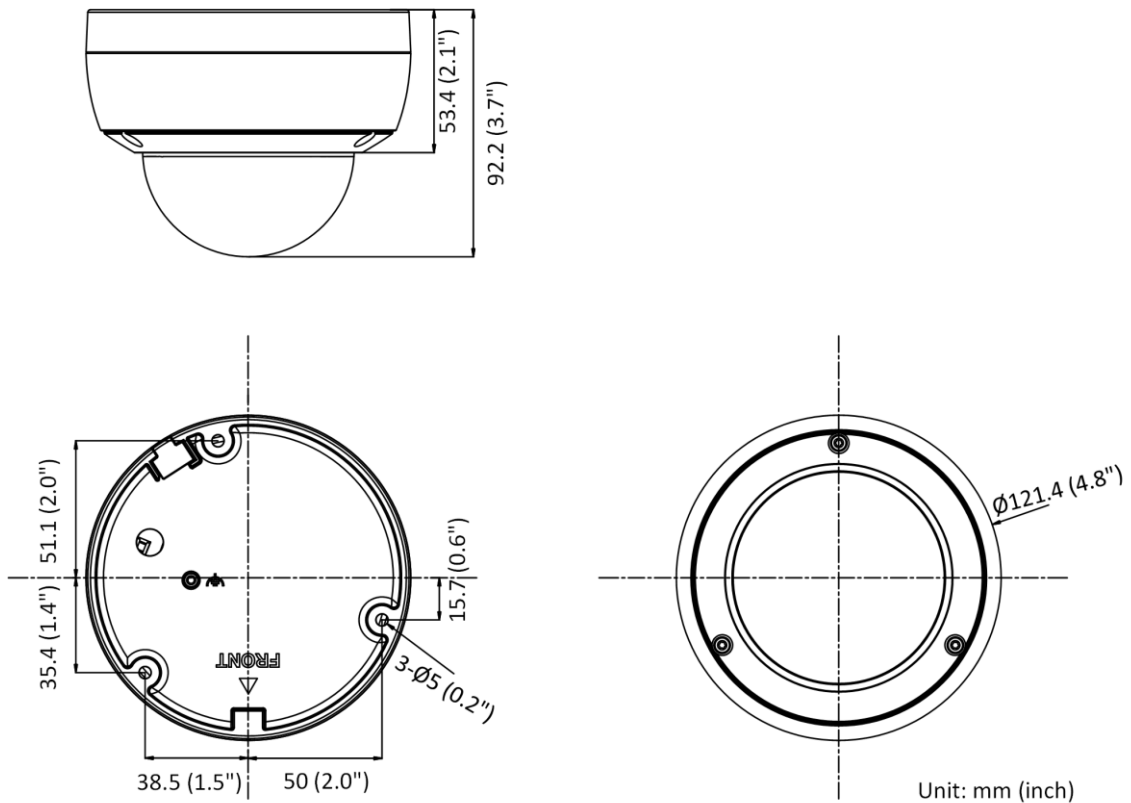

▪ **Dimension**

▪ **Accessory**

▪ **Optional**

DS-1272ZJ-120 Wall Mount	DS-1280ZJ-DM46 Junction Box	DS-1275ZJ-SUS Vertical Pole Mount	DS-1271ZJ-120 Pendant Mount	DS-1272ZJ-120B Wall Mount
DS-1276ZJ-SUS Corner Mount	DS-1253ZJ-M Rain Shade