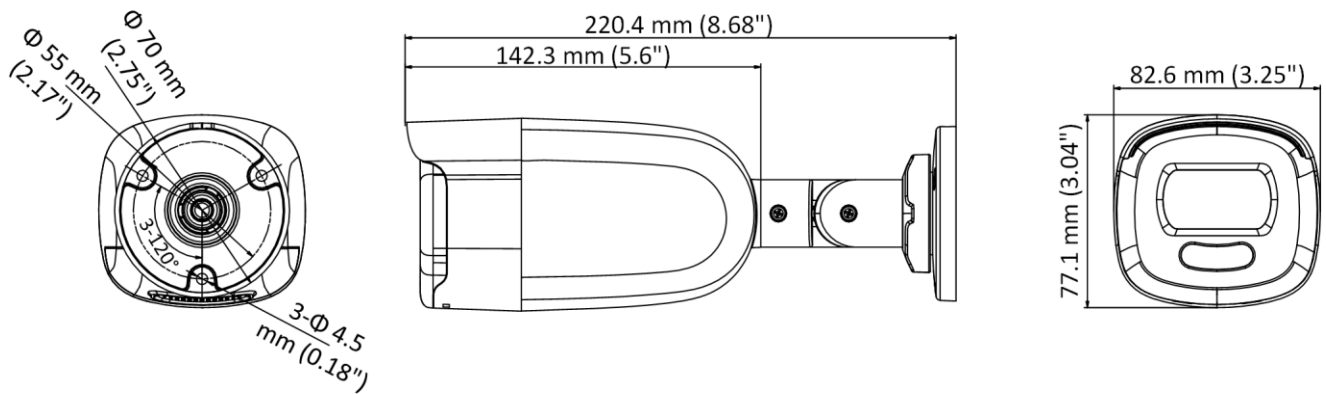

Specification

Camera	
Image Sensor	5 MP CMOS
Signal System	PAL/NTSC
Resolution	2560 (H) × 1944 (V)
Frame Rate	TVI: 5MP@20fps, 4MP@30fps, 4MP@25fps, 1080p@30fps, 1080p@25fps CVI: 4MP@30fps, 4MP@25fps AHD: 5MP@20fps, 4MP@30fps, 4MP@25fps CVBS: PAL/NTSC
Min. illumination	0.0005 Lux @ (F1.0, AGC ON), 0 Lux with White Light
Shutter Time	PAL: 1/25 s to 1/50, 000 s NTSC: 1/30 s to 1/50, 000 s
Slow Shutter	Max. 16 times
Lens	2.8 mm fixed lens
Horizontal Field of View	2.8 mm, horizontal FOV: 99.7°, vertical FOV: 72°, diagonal FOV: 139.8°
Lens Mount	M16
Strobe Light Alarm	Yes
Day & Night	Color
WDR (Wide Dynamic Range)	≥130 dB
Angle Adjustment	Pan: 0 to 360°, Tilt: 0 to 180°, Rotation: 0 to 360°
Menu	
White Light	Auto/Off
Image Mode	STD/HIGH-SAT
AGC	Yes
Day/Night Mode	Color
White Balance	Auto/Manual
AE (Auto Exposure) Mode	WDR/BLC/HLC/Global/HLS/Anti-banding
Privacy Mask	4 programmable privacy masks
Motion Detection	4 programmable motion areas
Noise Reduction	3D DNR
Language	English
Function	Brightness, Sharpness, Mirror, Smart Light
Interface	
Video Output	Switchable TVI/AHD/CVI/CVBS
General	
Operating Conditions	-40 °C to 60 °C (-40 °F to 140 °F), humidity 90% or less (non-condensing)
Power Supply	12 VDC ± 25% <i>*You are recommended to use one power adapter to supply the power for one camera.</i>
Power Consumption	Max. 4.9 W
Protection Level	IP67
Material	Metal

White Light Range	Up to 40 m
Communication	HIKVISION-C
Dimensions	82.6 mm × 77.1 mm × 220.4 mm (3.25" × 3.04" × 8.68")
Weight	Approx. 565 g (1.25 lb.)

Available Model

DS-2CE12HFT-F28

Dimension

Accessory

DS-1280ZJ-XS
Junction Box