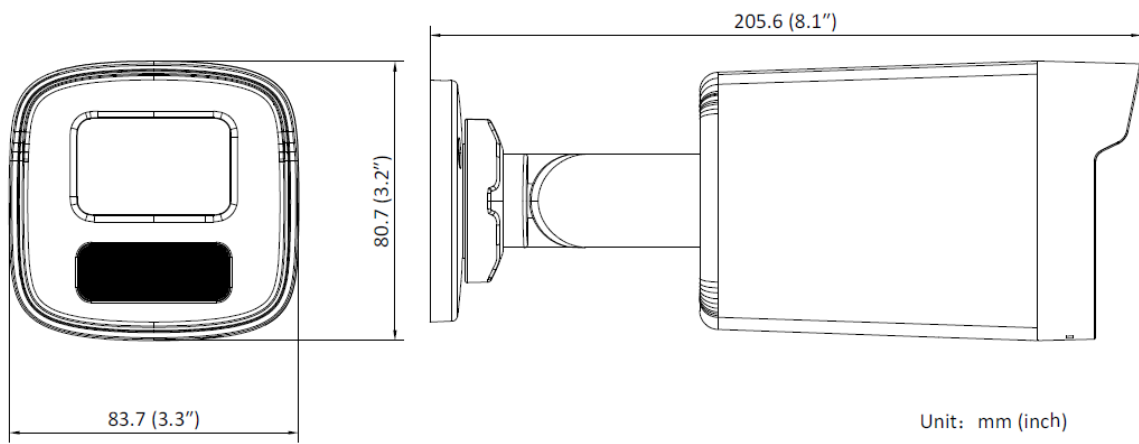

▪ **Dimension**

▪ **Accessory**

▪ **Optional**

**DS-1280ZJ-XS
Junction Box**