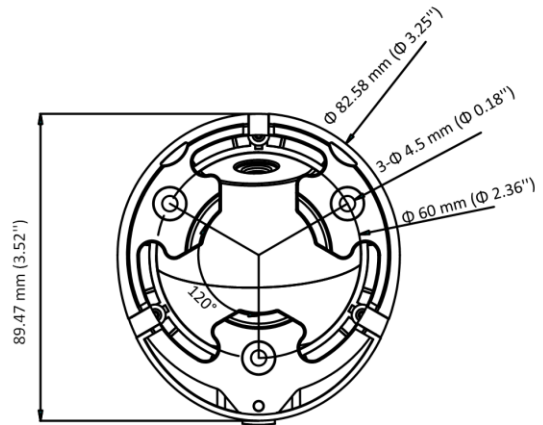

- DS-2CE56D0T-ITME/B(2.8mm)(TEVAH)
- DS-2CE56D0T-IRMF(2.8mm)(GRE)/Grey
- DS-2CE56D0T-IRMF(2.8mm)(USA-NEU)(C)
- DS-2CE56D0T-IRMF(2.8mm)(USA-STD)(C)

▪ **Dimension**

▪ **Accessory**

▪ **Optional**

DS-1272ZJ-110-TRS Wall Mount	DS-1275ZJ-SUS Vertical Pole Mount	DS-1276ZJ-SUS Corner Mount	DS-1280ZJ-XS Junction Box