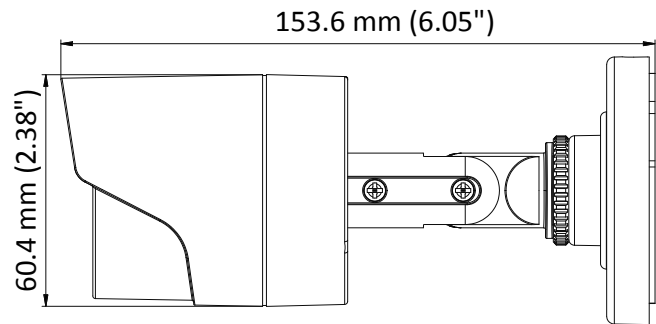

Dimensions