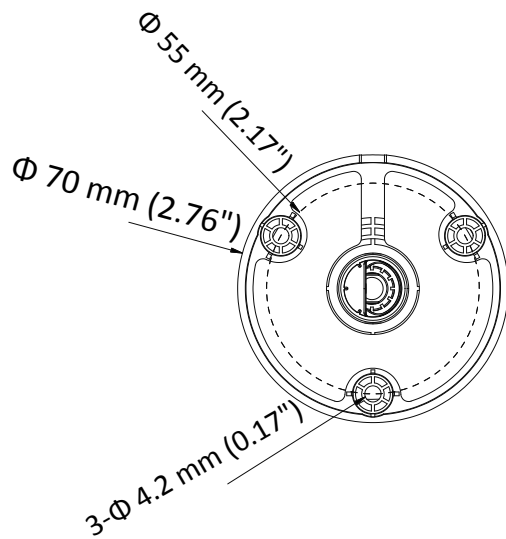

Dimensions