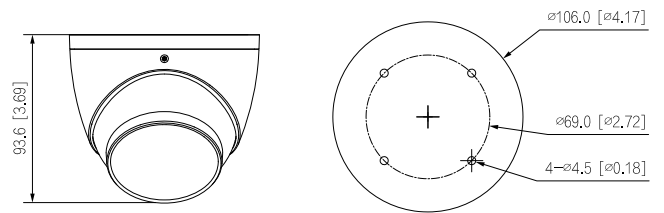

Accessories

Optional: