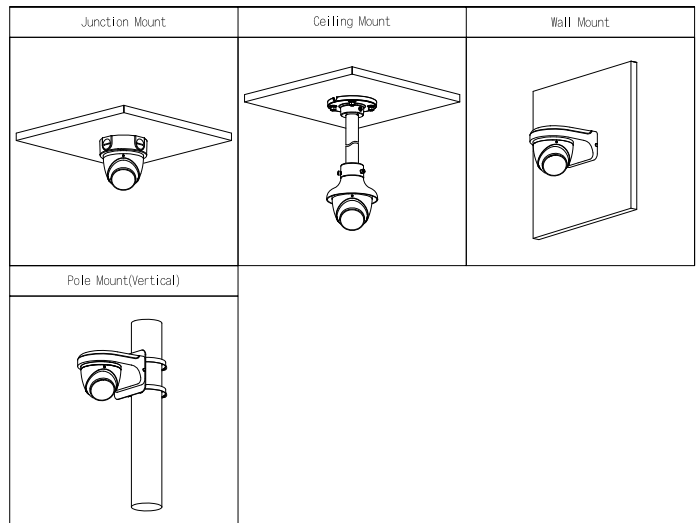

Ordering Information		
Type	Part Number	Description
4K Camera	DH-HAC-HDW1809TP-A-LED	4K Full-Color HDCVI Eyeball Camera, PAL
	DH-HAC-HDW1809TN-A-LED	4K Full-Color HDCVI Eyeball Camera, NTSC
Accessories (Optional)	PFA130-E	Junction box
	PFB204W	Wall Mount Bracket
	PFA152-E	Pole Mount Bracket
	PFA106	Adapter Plate of Mini Dome & Eyeball Camera
	PFB220C	Ceiling Mount Bracket of Mini Dome & Eyeball Camera
	PFM800-4K	Passive HDCVI Balun
	PFM321D	12V 1A Power Adapter
	PFM904	Integrated Mount Tester

Dimensions (mm[inch])