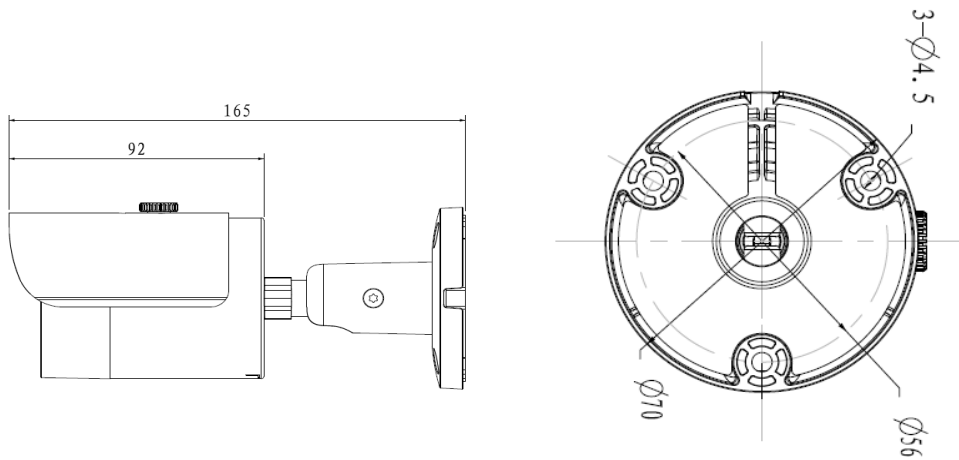

## Technical Specifications

<b>Model</b>	<b>DH-IPC-HFW4220S</b>	
<b>Camera</b>		
Image Sensor	1/2.8" 2Megapixel progressive scan CMOS	
Effective Pixels	1920(H)x1080(V)	
Scanning System	Progressive	
Electronic Shutter Speed	Auto/Manual, 1/3(4)~1/100000s	
Min. Illumination	0.01Lux/F2.0 (Color), 0Lux/F2.0(IR on)	
S/N Ratio	More than 50dB	
Video Output	N/A	
<b>Camera Features</b>		
Max. IR LEDs Length	30m	
Day/Night	Auto(ICR)/Color/B/W	
Backlight Compensation	BLC / HLC / DWDR	
White Balance	Auto/Sunny/Night/Outdoor/Customized	
Gain Control	Auto/Manual	
Noise Reduction	3D	
Privacy Masking	Up to 4 areas	
<b>Lens</b>		
Focal Length	3.6mm (6mm optional)	
Max Aperture	F2.0(F2.0)	
Focus Control	Manual	
Angle of View	H:84°(56°)	
Lens Type	Fixed lens	
Mount Type	Board-in Type	
<b>Video</b>		
Compression	H.264/H.264B/H.264H/ MJPEG	
Resolution	1080P(1920×1080)/720P(1280×720)/ D1(704×576/704×480) / CIF(352×288/352×240)	
Frame Rate	Main Stream	1080P/720P(1 ~ 25/30fps)
	Sub Stream	D1/CIF(1 ~ 25/30fps)
	Third Stream	720P(1 ~ 13/4fps)
Bit Rate	H.264: 32K ~ 10Mbps	
Corridor Mode	Support	
<b>Audio</b>		
Compression	N/A	
Interface	N/A	
<b>Smart Function</b>		
Smart detection	Tripwire	
	Intrusion	
	Abandoned/Missing	
	Scene Change	
	Audio detect	

## DH-IPC-HFW4220S

	Face detect
<b>Network</b>	
Ethernet	RJ-45 (10/100Base-T)
Wi-Fi	N/A
Protocol	IPv4/IPv6, HTTP, HTTPS, SSL, TCP/IP, UDP, UPnP, ICMP, IGMP, SNMP, RTSP, RTP, SMTP, NTP, DHCP, DNS, PPPOE, DDNS, FTP, IP Filter, QoS, Bonjour, 802.1x
Compatibility	ONVIF, PSIA, CGI
Max. User Access	20 users
Smart Phone	iPhone, iPad, Android, Windows Phone
<b>Auxiliary Interface</b>	
Memory Slot	N/A
RS485	N/A
Alarm	N/A
PIR Sensor Range	N/A
<b>General</b>	
Power Supply	DC12V, PoE (802.3af)
Power Consumption	< 4.5W
Working Environment	-30°C~+60°C, Less than 95% RH
Ingress Protection	IP67
Vandal Resistance	N/A
Dimensions	Φ 70mm×165mm
Weight	0.42kg

## Dimensions (mm)