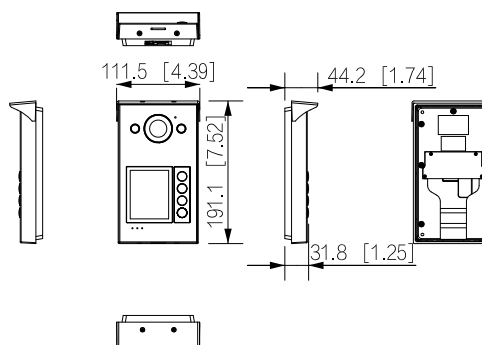

Performance

Card Reading Distance	0 cm–3.5 cm (0"–1.38")
-----------------------	------------------------

Issue Card Locally	Yes
Casing	Alluminum alloy
Port	
RS-485	1
Alarm Input	1
Alarm Output	1
Power Output	1
Exit Button	1
Door Status Detection	1
Lock Control	1
Network Port	1 × RJ-45 10/100 Mbps Ethernet port

Alarm	
Tamper Alarm	Yes

General	
Appearance color	Grey
Power Supply	12 VDC, 1 A; Standard PoE
Power Adapter	Optional
Installation	Surface Mount
Certifications	CE; FCC
Accessory	Included: Alarm power ribbon cable, rain cover
Product Dimensions	188.1 mm × 107.2 mm × 30 mm (7.41" × 4.22" × 1.18")
Protection	IP65 IK08
Operating Temperature	-40 °C to +60 °C (-40 °F to +140 °F)
Operating Humidity	10%–90% (RH), non-condensing
Operating Altitude	0 m–3,000 m (0 ft–9,842.51 ft)
Power Consumption	≤ 3 W (standby), ≤ 6 W (working)
Gross Weight	0.81 kg (1.79 lb)
Net Weight	0.55 kg (1.21 lb)

Dimensions (mm[inch])

Application